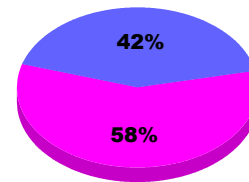

Gender Comparison 2012-2013

Jul/Aug/Sep

Legend: Male (Blue), Female (Magenta)