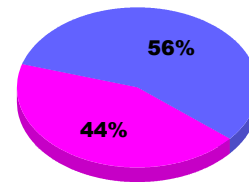

Gender Comparison 2012-2013

Jul/Aug/Sep

Legend: Male (Blue), Female (Magenta)